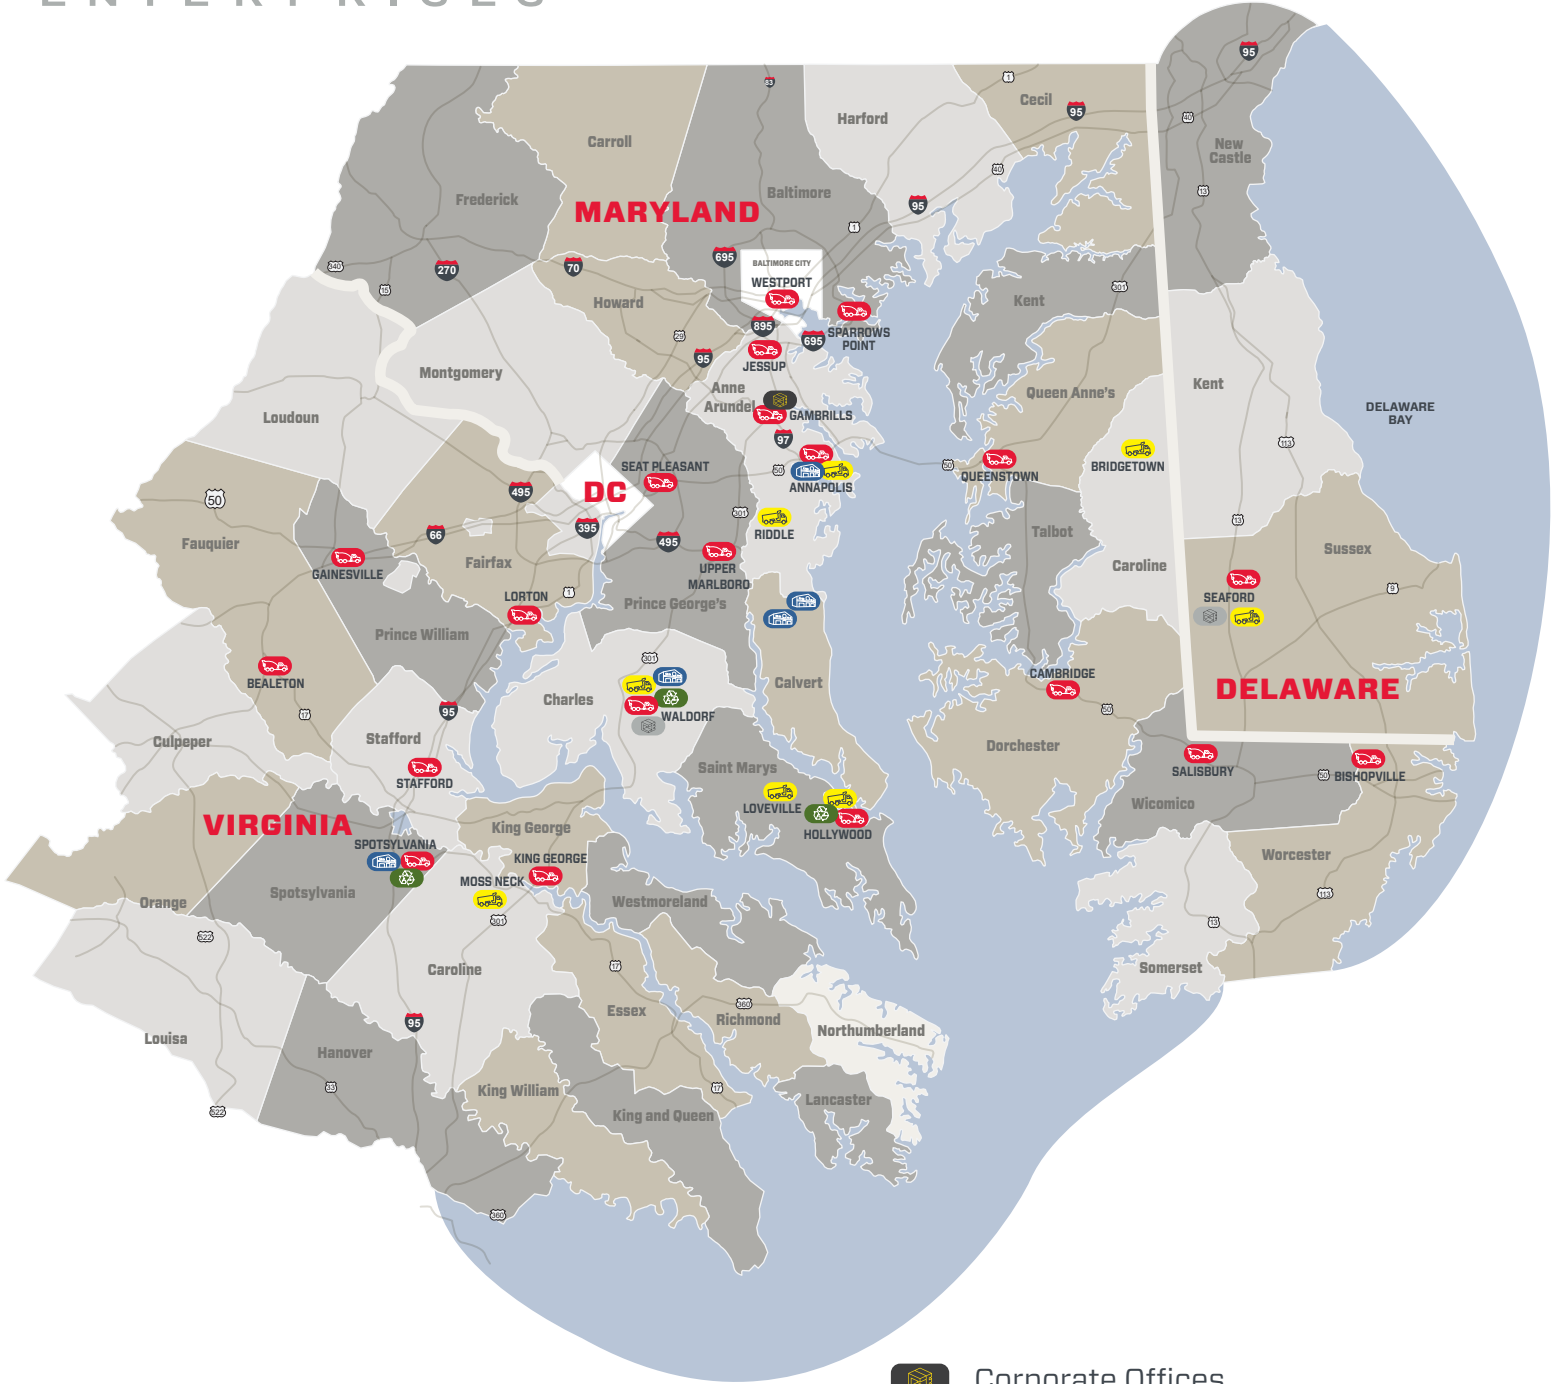

CHANNEY

ENTERPRISES

-  Corporate Offices
-  Concrete Divisions
-  Sand & Gravel Divisions
-  Construction Materials & Supplies Store
-  Recycling Concrete
-  Terminals

MARKET AREA